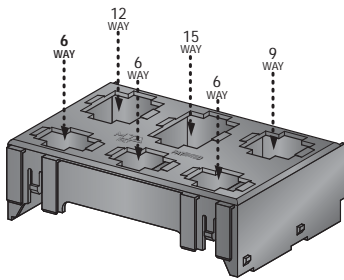

0300690
0300691

UNI F630
BUS-BAR

UNI F630

FASTON F630 WITH
LOCKING NOTCH

FASTON F480
PASSO 5

FASTON F630
THICKNESS 0,35

IMG	1+2+3	1	1	2	3	3

CONNECTOR BOX