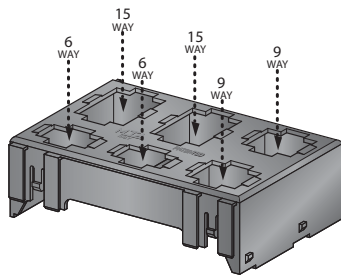

CONNECTOR BOX

1

2

3

IMG	DESCRIPTION	WAY	MATERIAL	COLOUR		P/N BULK	M.O.Q.
1	CONNECTOR BOX	6	PA66 GF30	■ Black		0300681	125
2	CONNECTOR BOX	6	PA66 GF30	■ Black		0300683	125
3	CONNECTOR BOX	6	PA66 GF30	■ Black		0300684	125

CONNECTIONS AND FIXINGS