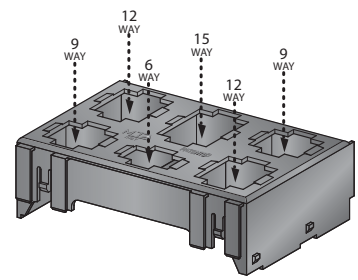

3

IMG	DESCRIPTION	WAY	MATERIAL	COLOUR		P/N BULK	M.O.Q.
1	CONNECTOR BOX	6	PA66 GF30	■ Black		0300681	125
2	CONNECTOR BOX	6	PA66 GF30	■ Black		0300683	125
3	CONNECTOR BOX	6	PA66 GF30	■ Black		0300684	125