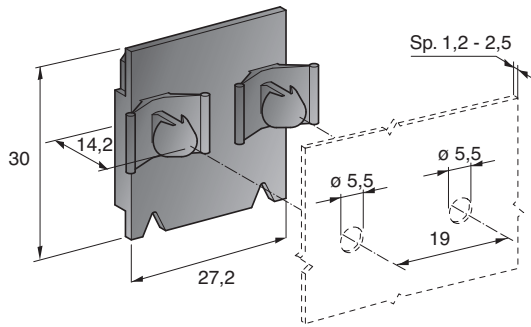

FIXING PLATES

1