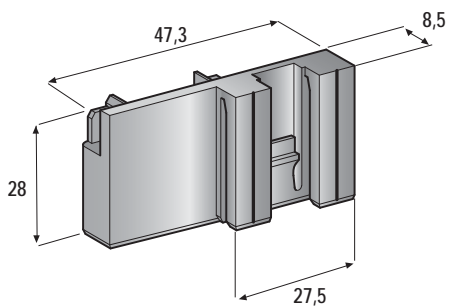

ADAPTERS

1

2

3

4

IMG	DESCRIPTION	MATERIAL	COLOUR		P/N BULK	M.O.Q.
1	ADAPTER	PA66 GF25	■Black		0300851	1000
2	ADAPTER	PA66 GF25	■Black		0300856	1500
3	ADAPTER	PA66 GF25	■Black		0300848	400
4	ADAPTER	PA66 GF25	■Black		0300949	1500