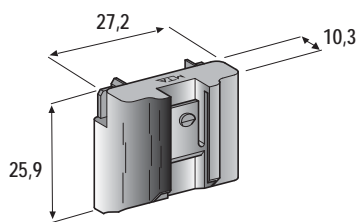

ADAPTERS

1

2

3

4

IMG	DESCRIPTION	MATERIAL	COLOUR		P/N BULK	M.O.Q.
1	ADAPTER	PA66 GF25	■Black		0300851	1000
2	ADAPTER	PA66 GF25	■Black		0300856	1500
3	ADAPTER	PA66 GF25	■Black		0300848	400
4	ADAPTER	PA66 GF25	■Black		0300949	1500