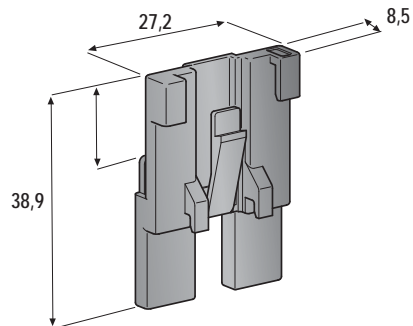

ADAPTERS

1

2

3

4

IMG	DESCRIPTION	MATERIAL	COLOUR		P/N BULK	M.O.Q.
1	ADAPTER	PA66 GF25	■Black		0300851	1000
2	ADAPTER	PA66 GF25	■Black		0300856	1500
3	ADAPTER	PA66 GF25	■Black		0300848	400
4	ADAPTER	PA66 GF25	■Black		0300949	1500

FIXING PLATES

IMG	DESCRIPTION	Ø mm	MATERIAL	COLOUR	P/N BOX	M.O.Q.	P/N BULK	M.O.Q.
1	MOUNTING BRACKET MALE	8,5	PA66	■Black			0300690	100
2	MOUNTING BRACKET FEMALE	8,5	PA66	■Black			0300691	100
3	FIXING PLATE WITH 1 SCREW	3,6	PP GF30	■Black	0100352	250	0300352	1000
4	FIXING PLATE BY PRESSURE	6,5	PA66	■Black			0300395	1000
	FIXING PLATE BY PRESSURE	8,0	PA66	■Black			0300398	1000