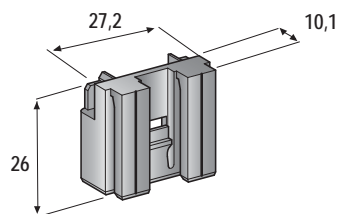

4

IMG	DESCRIPTION	MATERIAL	COLOUR		P/N BULK	M.O.Q.
1	ADAPTER	PA66 GF25	■Black		0300851	1000
2	ADAPTER	PA66 GF25	■Black		0300856	1500
3	ADAPTER	PA66 GF25	■Black		0300848	400
4	ADAPTER	PA66 GF25	■Black		0300949	1500